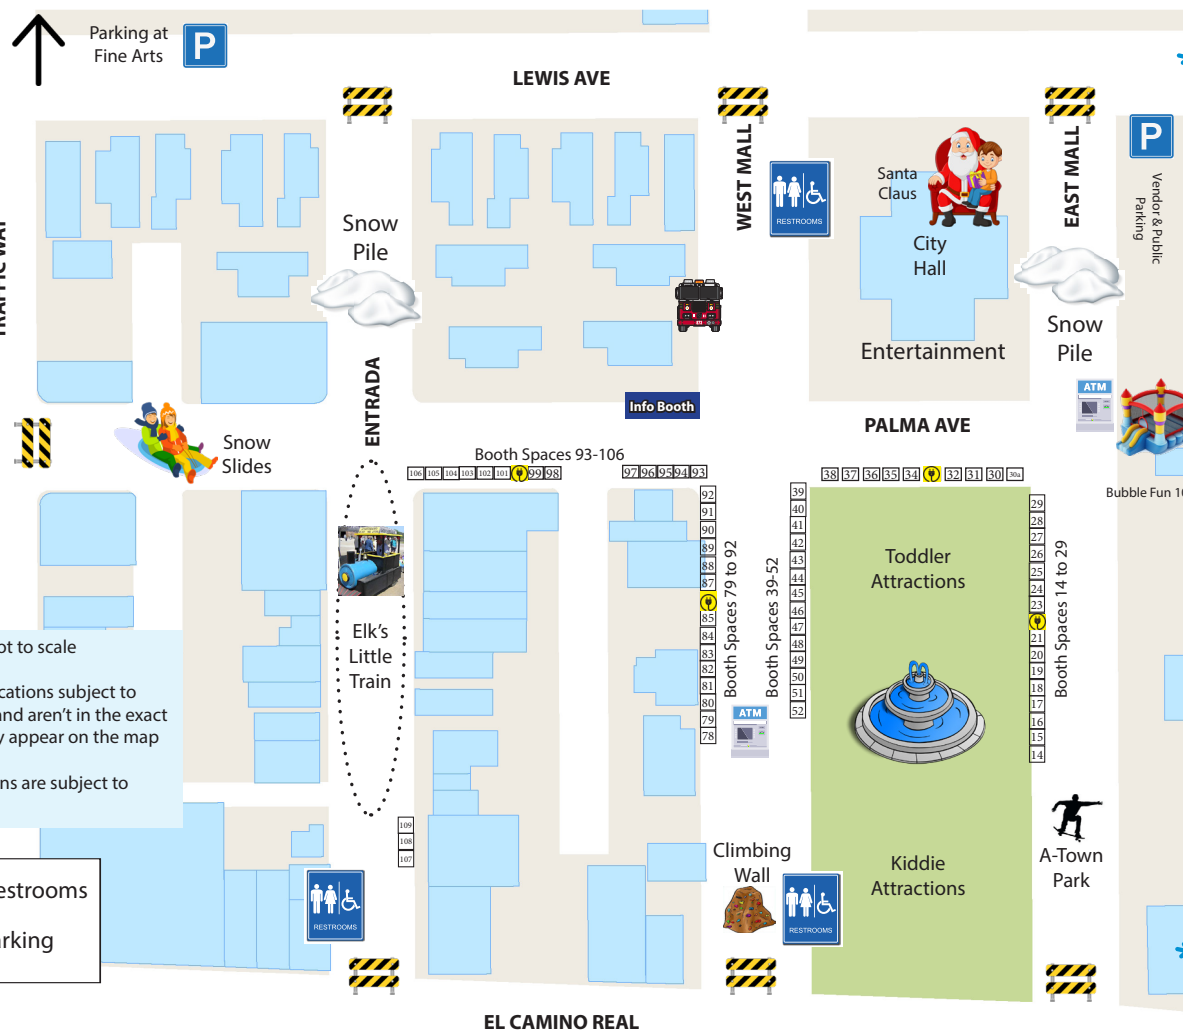

WINTER WONDERLAND 2019

Entertainment

5:00-5:30 pm
Motions Academy of Dance

5:45-6:00 pm
Fine Arts Academy Dance Group

6:15-6:30 pm
Atascadero Elementary Choir

6:45-7:00 pm
Fine Arts Academy Honor Choir

7:00-7:30 pm
Atascadero High School Concert & Show Choir

7:30-9:00 pm
Live DJ Music

Map is not to scale
Booth locations subject to change and aren't in the exact spot they appear on the map
Attractions are subject to change

Restrooms
Parking

VENDORS

- #14-Huatulco Tacos
- #15-Huatulco Tacos
- #16-North County Christian
- #17-Thrive Training Center
- #18-Lighthouse Coffee
- #19-Orange Dog Cafe
- #20-LuLaRoe
- #21-Child Evangelism
- #23-Oh SLO Good
- #24-The $5 Bling Lady
- #25-Tupperware
- #26-Heavenly Hot Dogs
- #27-Labors of the Harvest
- #28-Labors of the Harvest
- #29-Frank's Roasted Corn
- #30-Pacific Enterprise Food
- #31-Greasy Weiner
- #32-Greasy Weiner
- #34-Templeton Greek Food
- #35-Beachwalk BBQ
- #36-Beachwalk BBQ
- #37-Beachwalk BBQ
- #38-Mary's Cuisine Catering
- #39-Railroad BBQ
- #40-Railroad BBQ
- #41-Dave's Dogs
- #42-Dave's Dogs
- #43-The Gift Garden
- #44-Atascadero Apostolic Church
- #45-Greybots
- #46-T-Mobile
- #47-Spin Copter
- #48-805 Kettle Corn
- #49-Ryan Family Farm
- #50-Atascadero United Methodist
- #51 Atascadero Moose Lodge
- #52-Jim's Artwork
- #78-Paradise Shaved Ice
- #79-Hearts & Soles Day Spa
- #80-Hearts & Soles Day Spa
- #81-Scentsy
- #82-Magnum 12 Toys
- #83-The Link
- #84-Back Country Crafters
- #85-Welcome Back Soldiers
- #87-Refuge Church
- #88-Refuge Church
- #89-Dept. of Social Services
- #90-Heather's Handmade Soaps
- #91-The Taco Stand Truck
- #92-The Taco Stand Truck
- #93-Crave Mini Donuts
- #94-Marston's 101
- #95-APD Explorers
- #96-Cali Grub
- #97-Zen Dog
- #98-Templeton High Drama
- #99-Atascadero Democratic Club
- #101-Taqueria Don Jose
- #102-Taqueria Don Jose
- #103-Girl Scouts
- #104-Raymond Zhen
- #105-CA Wicked Sticks
- #106-Freckles
- #107-Galaxy Theaters
- #108-Jr. Elks
- #109-EF Homestay